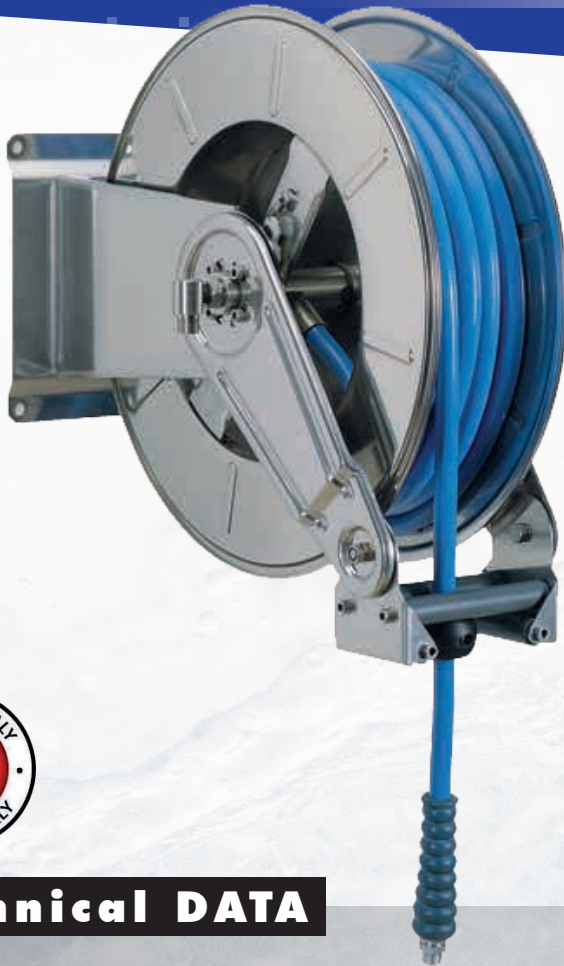

HOSE REEL-3000 PSI

by RAMEX

Technical DATA

- Auto Spring Rewind reel
- MFG made in Italy by Ramex
- Powder Coated Steel or stainless steel available
(WHITE OR GRAY In stock, call us for other colors)
- Outlast all other swivel on the market (3000 PSI)
- Bolt on slow retraction device available OPTIONAL
- Available for WATER, AIR, OIL, DEF, FUEL
- Upgraded hose stop included adaptable for 1/4, 5/16, 3/8, 5/8
- Hose sold separately

Quality Components

Universal upgraded hose stop

RAMEX Swivel

*Product may differ from the picture.
Picture shown with Hose.

MODEL	FINISHING	PSI	HOSE LENGTH	HOSE SIZE
 HR1100 FE200	▪ Powder Coated	3000 PSI	50'	1/2''
 HR3500 FE200	▪ Powder Coated	3000 PSI	100'	1/2''
 HR6000 FE200	▪ Powder Coated	3000 PSI	200'	1/2''
 KITBK	▪ Safety slow retraction device (OPTIONAL - Assembly required)			