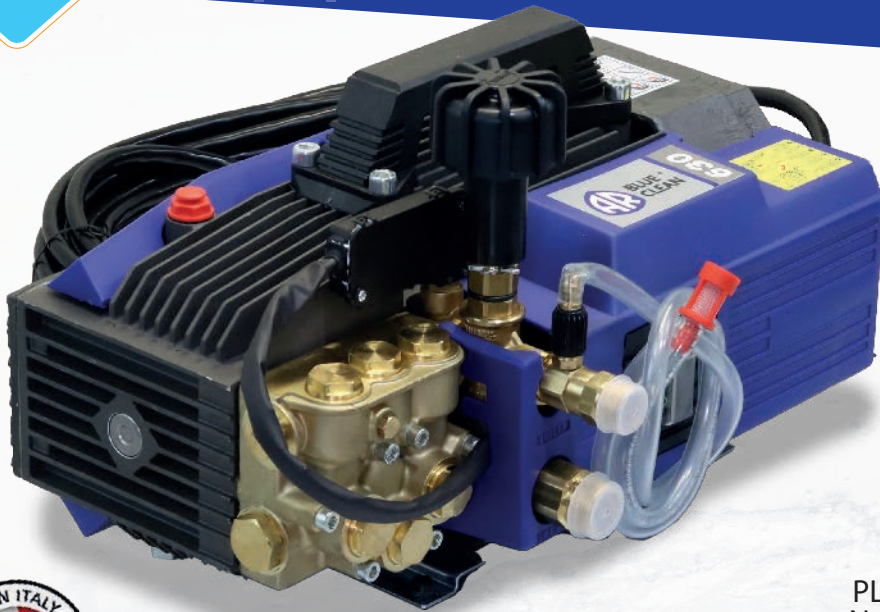

BLUE CLEAN AR630

Pressure washer

PLUG
Nema
5-20P

1900^{PSI} 2.1^{GPM}

120 volt/19 amp

**Available
Options (+$)**

Technical DATA

The Blue Clean AR630 industrial electric pressure washer with 2 HP motor that produces 1,900 PSI at 2.1 GPM for serious professional level commercial cleaning.

2.1 GPM - 1900 PSI

- Automatic safety valve with low pressure bypass
- Built-in detergent suction
- Convenient size :15 inch X 9 inch x 9.5 inch 62 Lbs
- Easy-clean mesh-designed water filter that extends the life of the pump
- Can handle hot water up to 180° F (AR630HOT-TSS Model)
- GFCI to shut down power supply in the event of electrical ground failure
- 120 Volt / 20 Amp