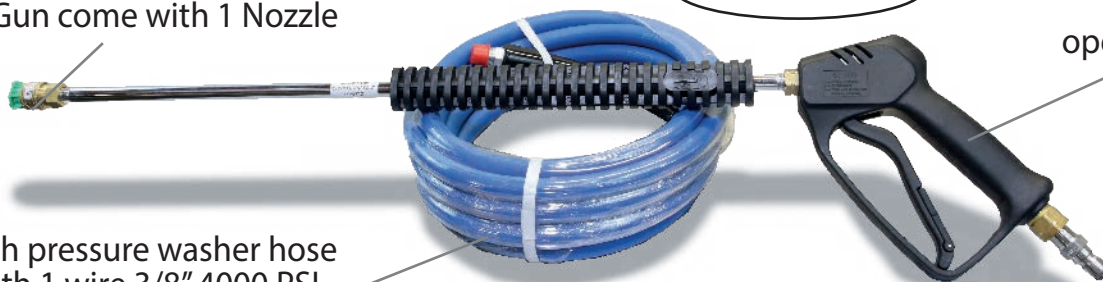

## Pressure washer

Adjustable pressure  
Unloader

Hand Carry Handle

Automatic  
Start & Stop

Convenient size :  
15 inch X 9 inch x 9.5 inch  
62 Lbs

Triplex Pump  
Annovi Reverberi  
\*Brass Head with high  
Temperature Seal.  
(for HOT-TSS option)

Built-in detergent suction

Comfortable trigger gun  
and Ergonomic 24"  
stainless steel lance  
wand for  
operator's comfort  
available.

Gun come with 1 Nozzle

**\*OPTIONAL**

High pressure washer hose  
with 1 wire 3/8" 4000 PSI  
non marking Hose avail-  
able.