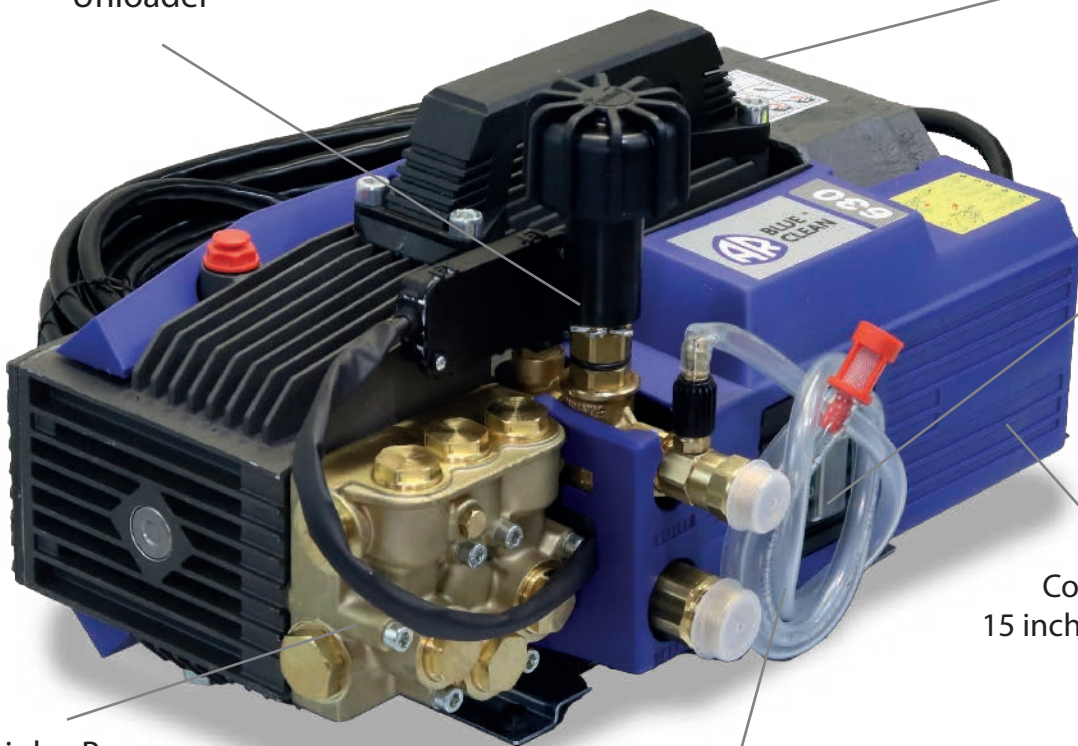

### Technical DATA

The Blue Clean AR630 industrial electric pressure washer with 2 HP motor that produces 1,900 PSI at 2.1 GPM for serious professional level commercial cleaning.

## Pressure washer

Adjustable pressure  
Unloader

Hand Carry Handle

Automatic  
Start & Stop

Convenient size :  
15 inch X 9 inch x 9.5 inch  
62 Lbs

Triplex Pump  
Annovi Reverberi  
\*Brass Head with high  
Temperature Seal.  
(for HOT-TSS option)